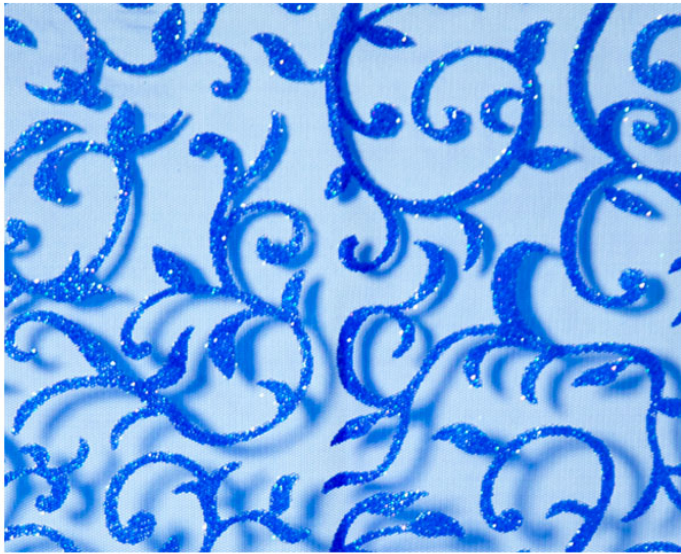

ART. TULLE BAROCCO

TULLE GLITTERATO - TULLE GLITTER
POLYAMIDE 80% - POLYESTER 20%

OVERSEASE